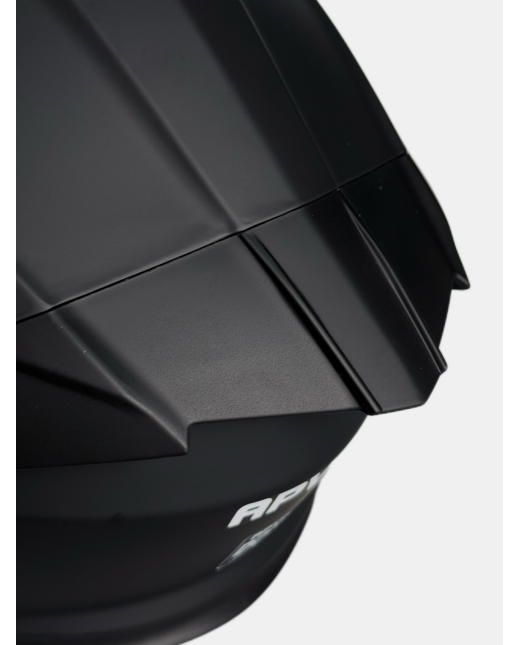

# P902

Model: Flip-up Double Visor

> Package: 9PCS/CNT

> Package Size: 37 x 27 x 27cm

> Certificate: DOT, ECE

> Material: ABS, EPS

> Size: S,M,L,XL